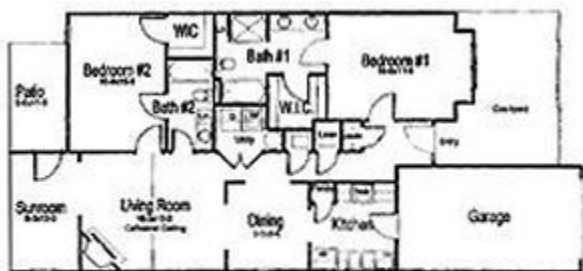

Avera Place at Brier Creek

11200 Salem Glen Lane
Raleigh, NC 27617
[map](#)

This Unit:

2 Bedroom
1286 sq. ft.

The Bradford
2 Bedroom / 2 Bath

Apartment Details

pets conditional
microwave
fireplace
ceiling fans
generous-sized closets
intrusion alarms