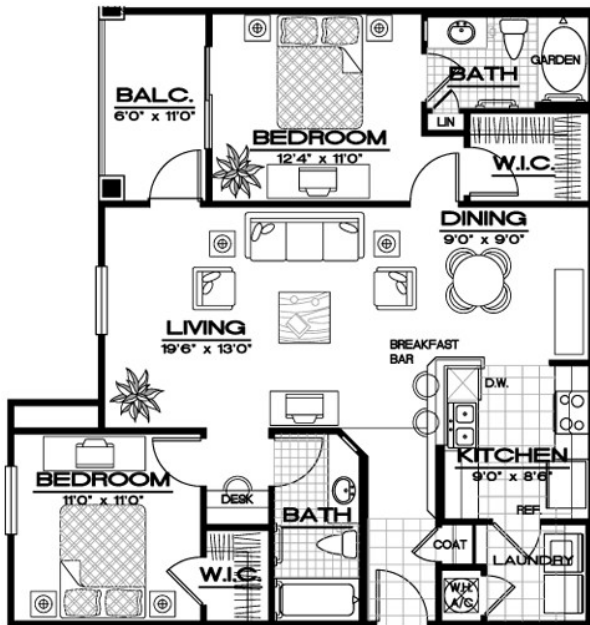

## Home Suite Home Provides:

- All home furnishings, including washer and dryer
- Linens (kitchen, bed and bath)
- Housewares
- Utilities (including phone w/unlimited long distance in select units, high speed internet and digital cable)
- Welcome basket with information about the area in which you will be staying
- Optional cleaning service
- One convenient monthly bill for all of the above!

### Crossings at Alexander Place

7521 Windmill Harbor Way  
Raleigh, NC 27617  
[map](#)

**This Unit:**  
2 Bedroom  
1131 sq. ft.  
w/garage