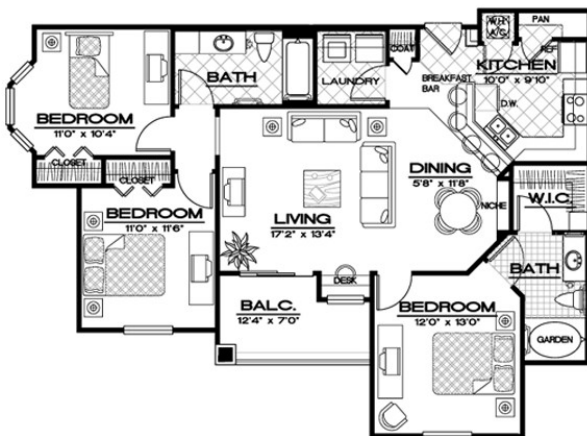

## Home Suite Home Provides:

- All home furnishings, including washer and dryer
- Linens (kitchen, bed and bath)
- Housewares
- Utilities (including phone w/unlimited long distance in select units, high speed internet and digital cable)
- Welcome basket with information about the area in which you will be staying
- Optional cleaning service
- One convenient monthly bill for all of the above!

## Crossings at Alexander Place

7521 Windmill Harbor Way  
Raleigh, NC 27617  
[map](#)

**This Unit:**  
3 Bedroom  
1292 sq. ft.