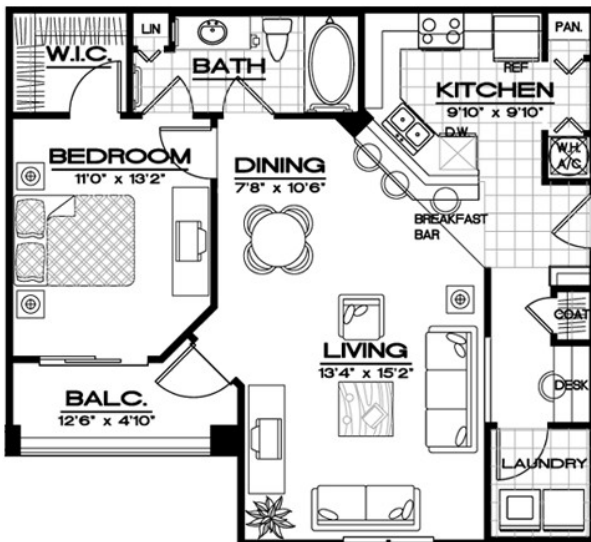

Home Suite Home Provides:

- All home furnishings, including washer and dryer
- Linens (kitchen, bed and bath)
- Housewares
- Utilities (including phone w/unlimited long distance in select units, high speed internet and digital cable)
- Welcome basket with information about the area in which you will be staying
- Optional cleaning service
- One convenient monthly bill for all of the above!

Crossings at Alexander Place

7521 Windmill Harbor Way
Raleigh, NC 27617
[map](#)

This Unit:

1 Bedroom
911 sq. ft.

Apartment Details

ceiling fans
private balcony/patio
intrusion alarms

Community Features

swimming pool
movie theatre
DVD library
grill/BBQ area
state of the art fitness center
clubhouse