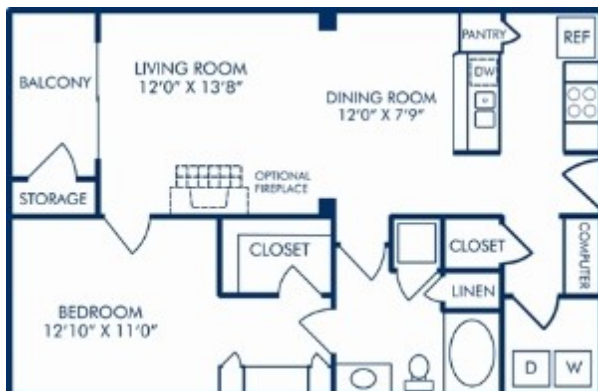

Home Suite Home Provides:

- All home furnishings, including washer and dryer
- Linens (kitchen, bed and bath)
- Housewares
- Utilities (including phone w/unlimited long distance in select units, high speed internet and digital cable)
- Welcome basket with information about the area in which you will be staying
- Optional cleaning service
- One convenient monthly bill for all of the above!

Camden Manor Park

4000 Manor Club Dr
Raleigh, NC 27612

[map](#)

This Unit:

1 Bedroom
830 sq. ft.

Apartment Details

9 foot ceilings
ceiling fans
generous-sized closets
private balcony/patio
crown/decorative molding