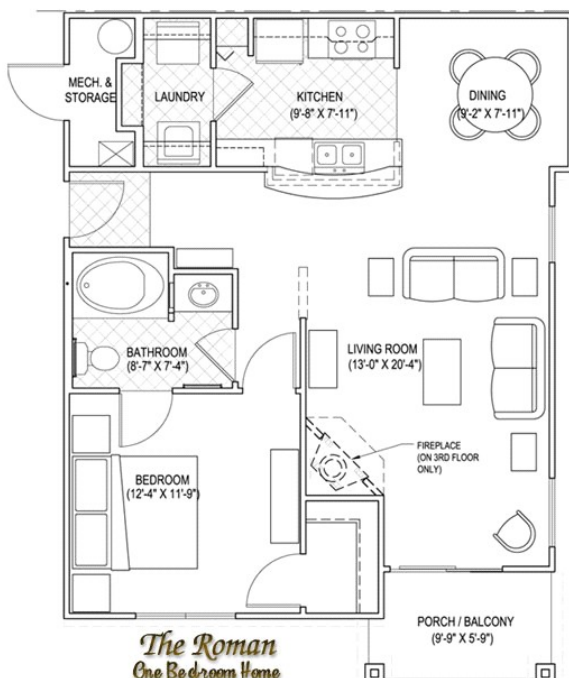

HOME *Suite* HOME

2650 Discovery Dr.
Suite 112
Raleigh, NC 27616

919-954-0349
fax: 919-954-1903
contactus@homesuitehomenc.com
www.homesuitehomenc.com

*13.75% occupancy tax required
for stays of less than 90 days.
Pet fee is \$300 for 1st pet, \$150
each add'l.

Home Suite Home Provides:

- All home furnishings, including washer and dryer
- Linens (kitchen, bed and bath)
- Housewares
- Utilities (including phone w/unlimited long distance in select units, high speed internet and digital cable)
- Welcome basket with information about the area in which you will be staying
- Optional cleaning service
- One convenient monthly bill for all of the above!

Courtney Reserve at Cary Park
2000 Cary Reserve Drive
Cary, NC 27519
[map](#)

This Unit:
1 Bedroom
895 sq. ft.

Apartment Details

9 foot ceilings
luxurious garden tub
intrusion alarms
generous-sized closets
pets welcome