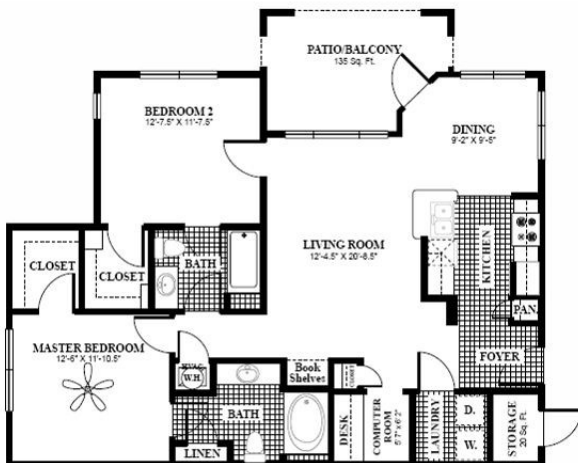

Home Suite Home Provides:

- All home furnishings, including washer and dryer
- Linens (kitchen, bed and bath)
- Housewares
- Utilities (including phone w/unlimited long distance in select units, high speed internet and digital cable)
- Welcome basket with information about the area in which you will be staying
- Optional cleaning service
- One convenient monthly bill for all of the above!

The Lodge at Crossroads

200 Brisbane Woods Way
Cary, NC 27511
[map](#)

This Unit:
2 Bedroom
1144 sq. ft.

Apartment Details

computer nook
generous-sized closets
ceiling fans
luxurious garden tub

Community Features