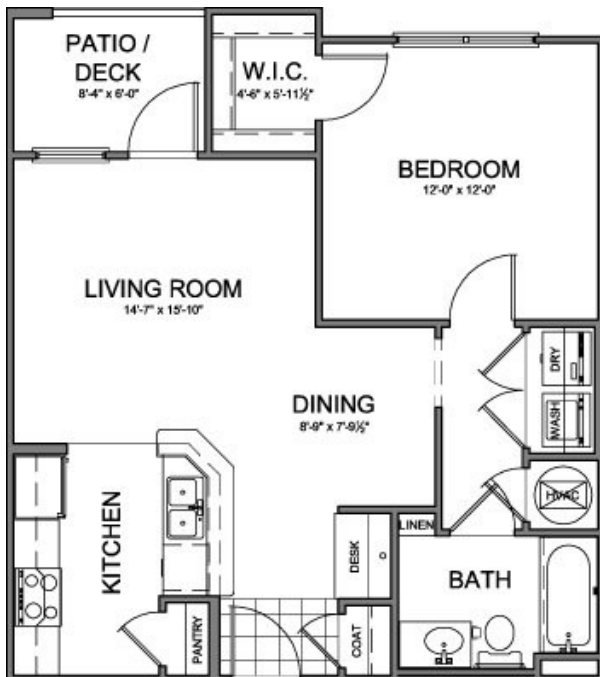

## Home Suite Home Provides:

- All home furnishings, including washer and dryer
- Linens (kitchen, bed and bath)
- Housewares
- Utilities (including phone w/unlimited long distance in select units, high speed internet and digital cable)
- Welcome basket with information about the area in which you will be staying
- Optional cleaning service
- One convenient monthly bill for all of the above!

## This Unit:

1 Bedroom  
691 sq. ft.

## Apartment Details

9 foot ceilings  
ceiling fans  
luxurious garden tub  
generous-sized closets  
intrusion alarms  
crown/decorative molding