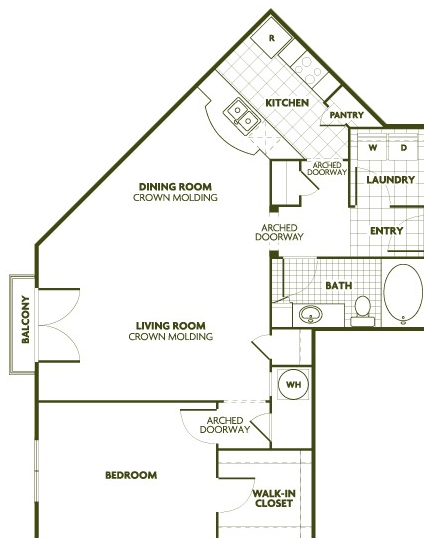

Home Suite Home Provides:

- All home furnishings, including washer and dryer
- Linens (kitchen, bed and bath)
- Housewares
- Utilities (including phone w/unlimited long distance in select units, high speed internet and digital cable)
- Welcome basket with information about the area in which you will be staying
- Optional cleaning service
- One convenient monthly bill for all of the above!

Weston Lakeside
1017 Umstead Hollow
Cary, NC 27513
[map](#)

This Unit:
1 Bedroom
972 sq. ft.

Apartment Details

9 foot ceilings
luxurious garden tub
generous-sized closets
crown/decorative molding
private balcony/patio