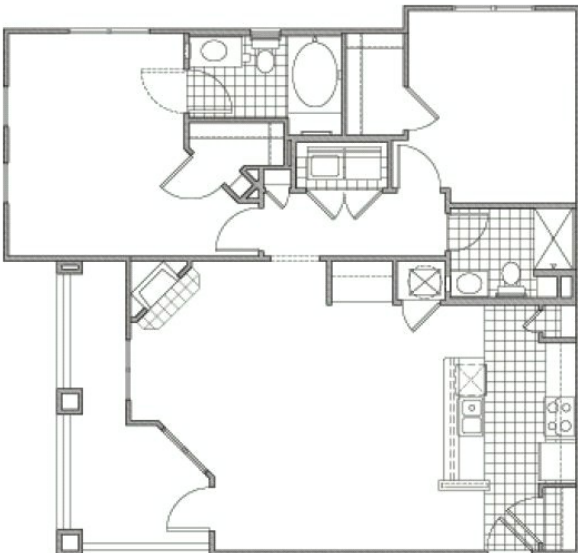

This Unit:
2 Bedroom
1123 sq. ft.

Windsor Tryon Village
2000 Crossroads Manor Court
Cary, NC 27518
[map](#)

Apartment Details

luxurious garden tub
custom bookshelves
crown/decorative molding
fireplace (in select units)
stainless steel appliances
ceramic tile flooring
spacious decks